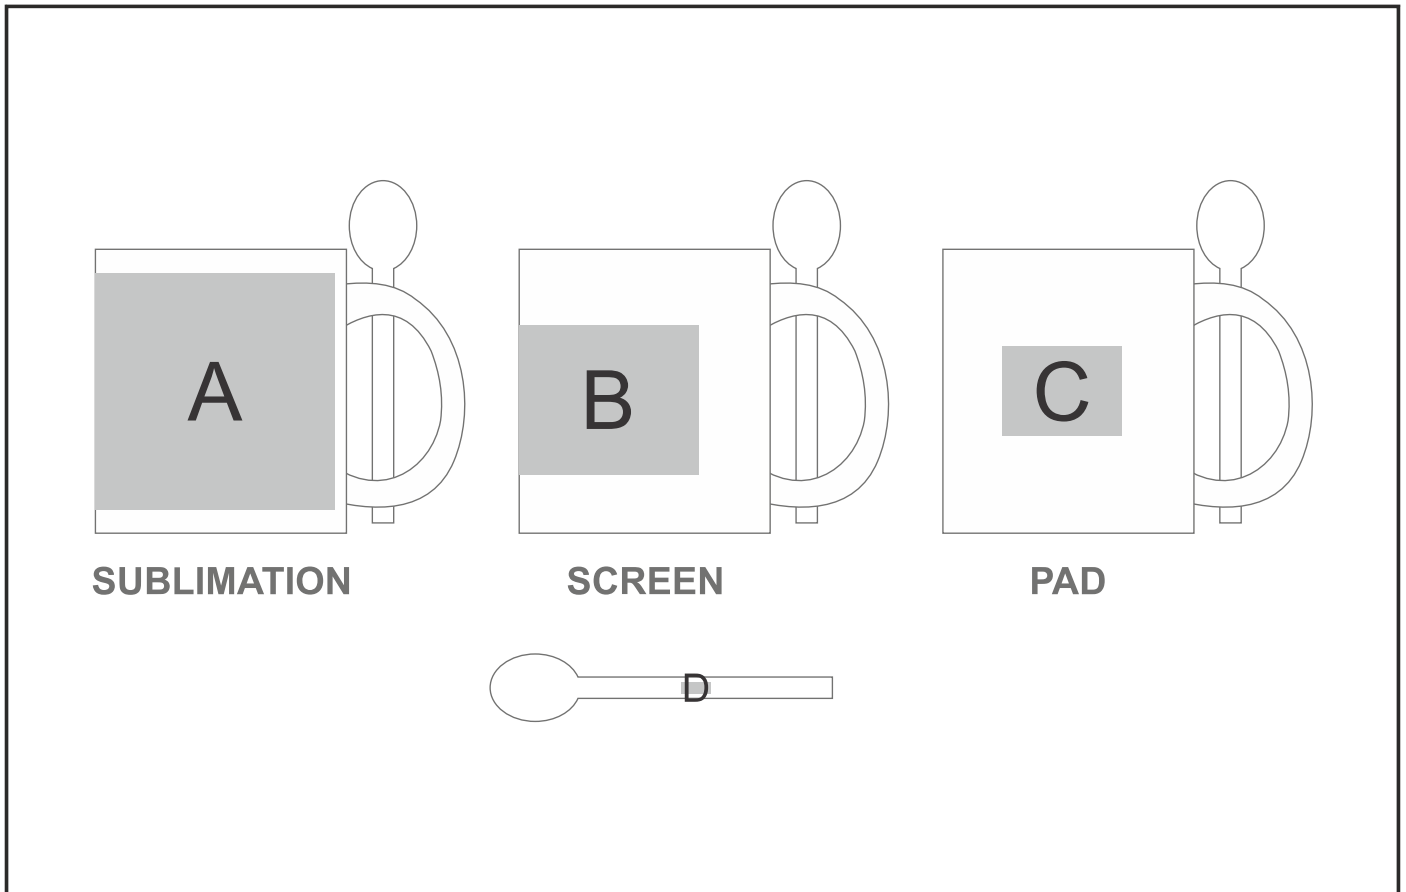

GF-AM-1097-B

Eden Hug in a Mug Gift Set

Need to know:

- - Includes 1-Position Sublimation (setup fees apply)
- No Large Solid Backgrounds or Solid Coverage Prints.

Branding Options:

Position A

1. Sublimation (SUB-B)
  Full Colour
  Size: 220mm wide x 80mm high

Position B

Position B

1. Screen Wrap (SW)
  1 Colour
  Size: 180mm wide x 50mm high

Position C

1. Pad Printing (PC)
  4 Colours
  Size: 40mm wide x 30mm high

Position D

1. Pad Printing (PC)
  1 Colour
  Size: 10mm wide x 4mm high